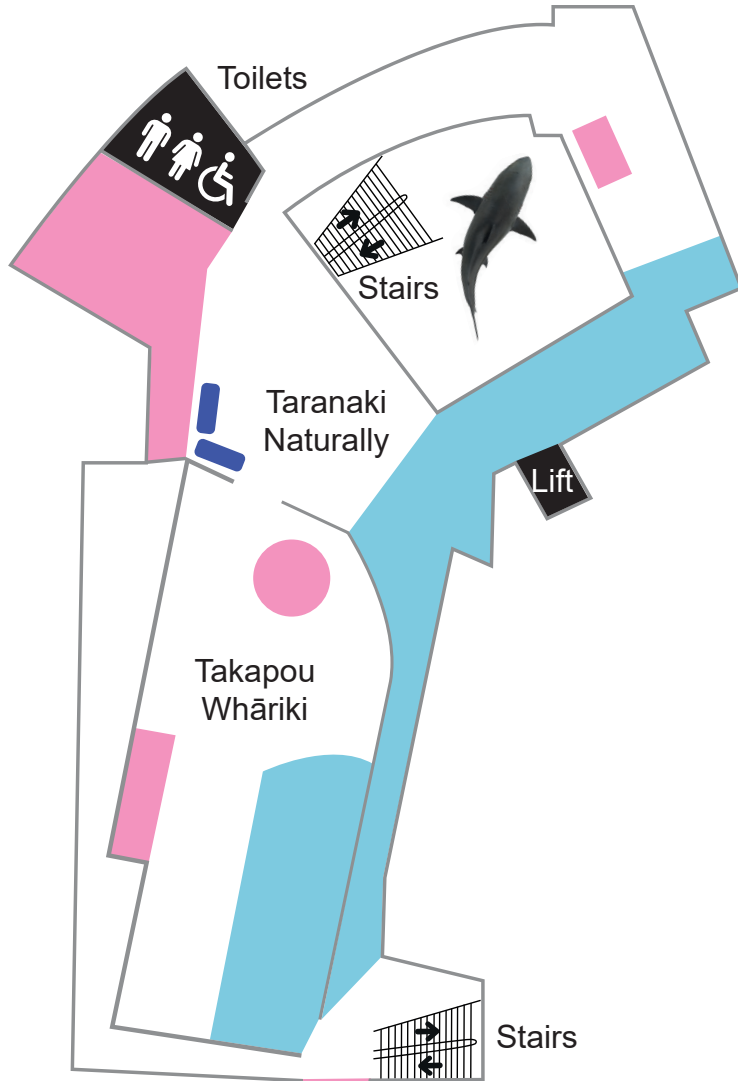

Sensory Friendly Puke Ariki

Museum Level 1

Sensory Friendly Puke Ariki

Temporary Gallery

Sensory Friendly Puke Ariki

Museum Level 2

-  HIGH SENSORY AREAS
Noisy and sensory intense
-  LOW SENSORY AREAS
Quieter and cooler
-  Seating

Library

Sensory Friendly Puke Ariki

Rapua! Discover it! Children's and Youth Library

-  HIGH SENSORY AREAS
Noisy and sensory intense
-  LOW SENSORY AREAS
Quieter and cooler
-  Seating