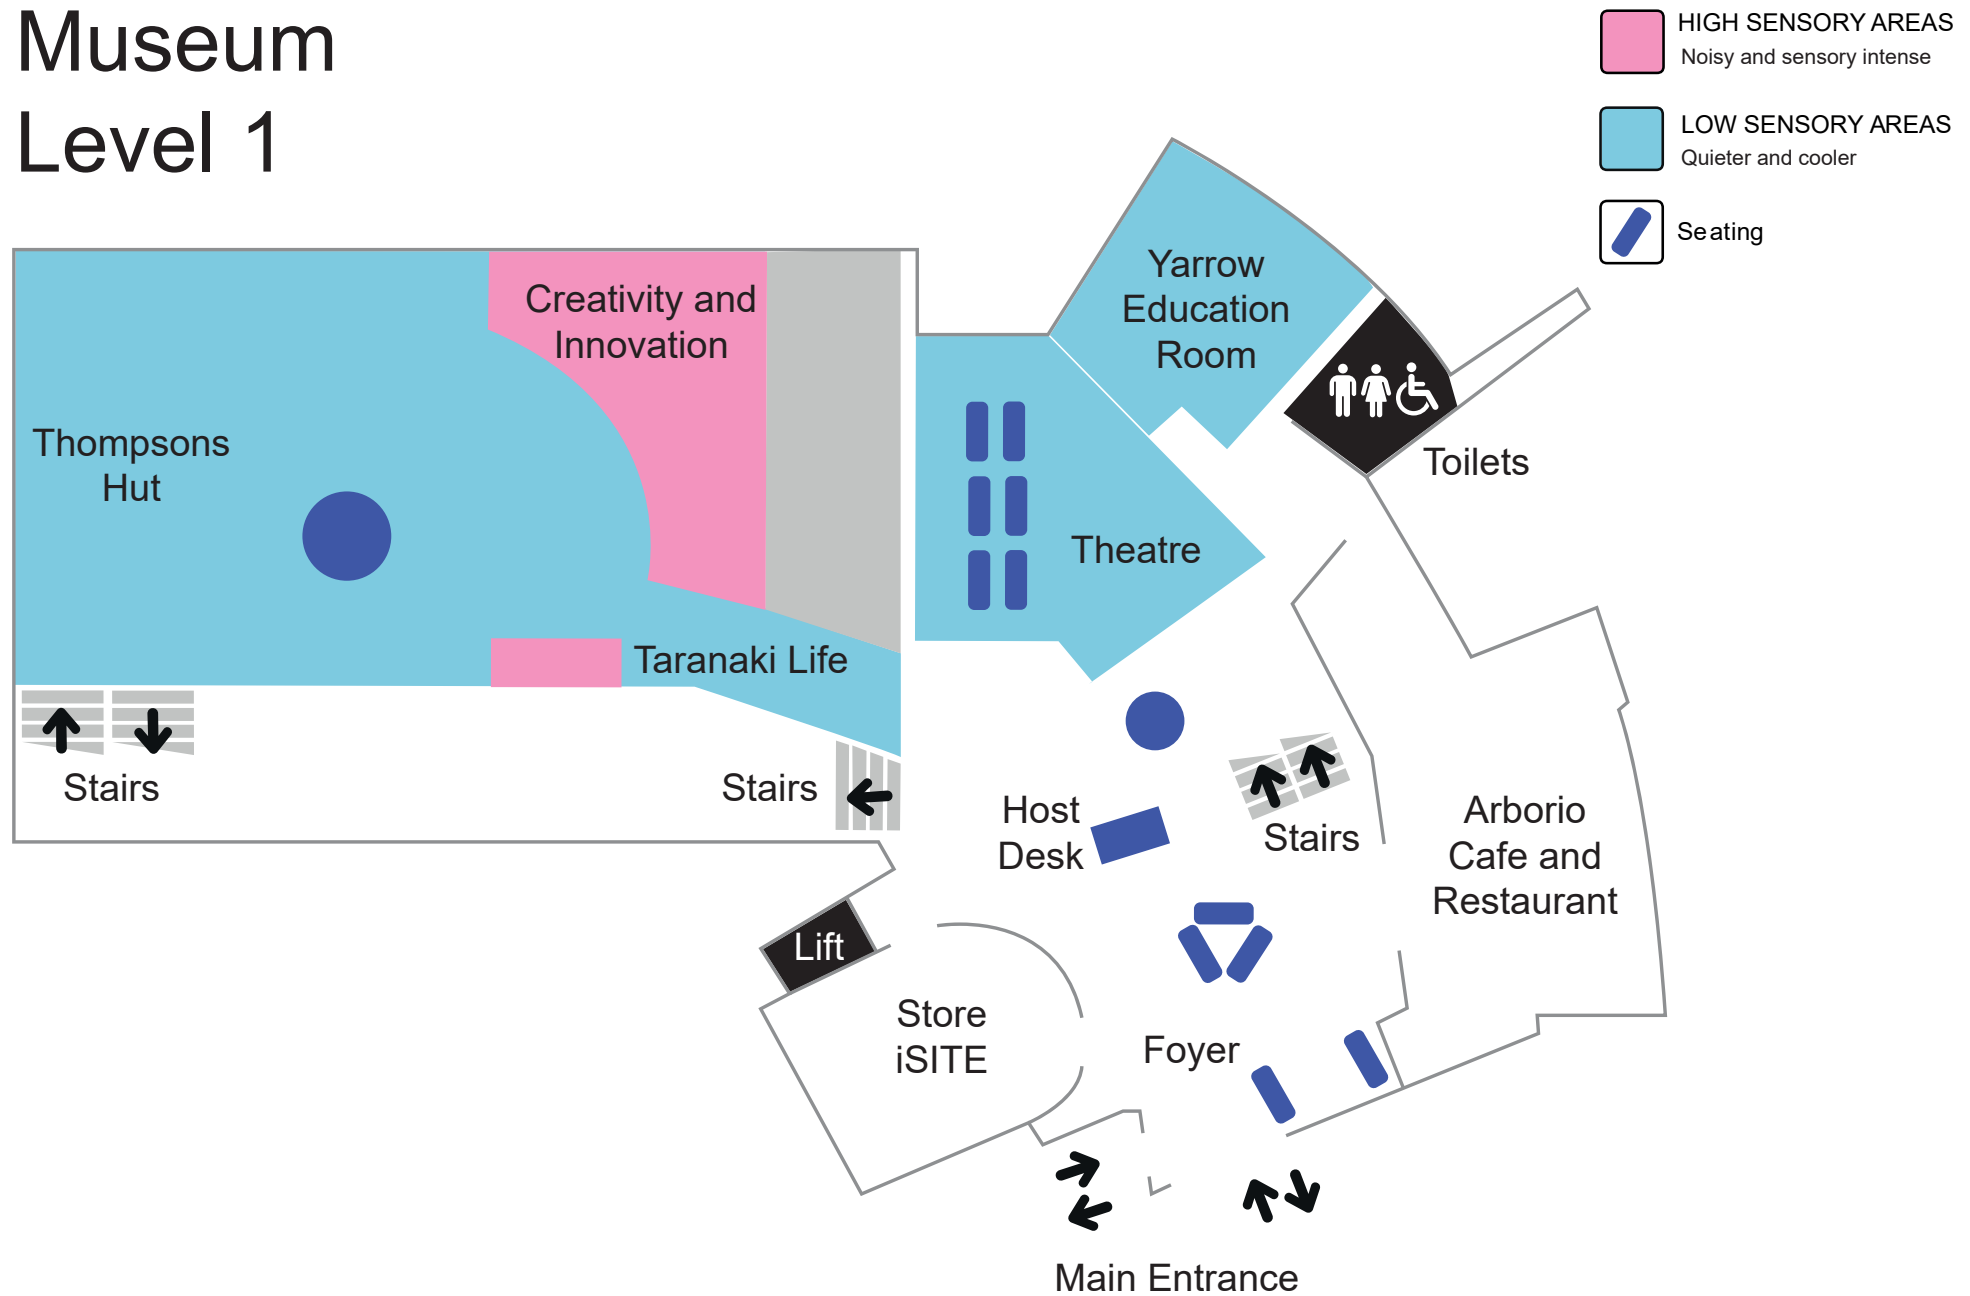

Sensory Friendly Puke Ariki

Museum Level 1

Sensory Friendly Puke Ariki

Temporary Gallery

Sensory Friendly Puke Ariki

Museum Level 2

-  HIGH SENSORY AREAS
Noisy and sensory intense
-  LOW SENSORY AREAS
Quieter and cooler
-  Seating

Library

Sensory Friendly Puke Ariki

Rapua! Discover it! Children's and Youth Library

-  HIGH SENSORY AREAS
Noisy and sensory intense
-  LOW SENSORY AREAS
Quieter and cooler
-  Seating