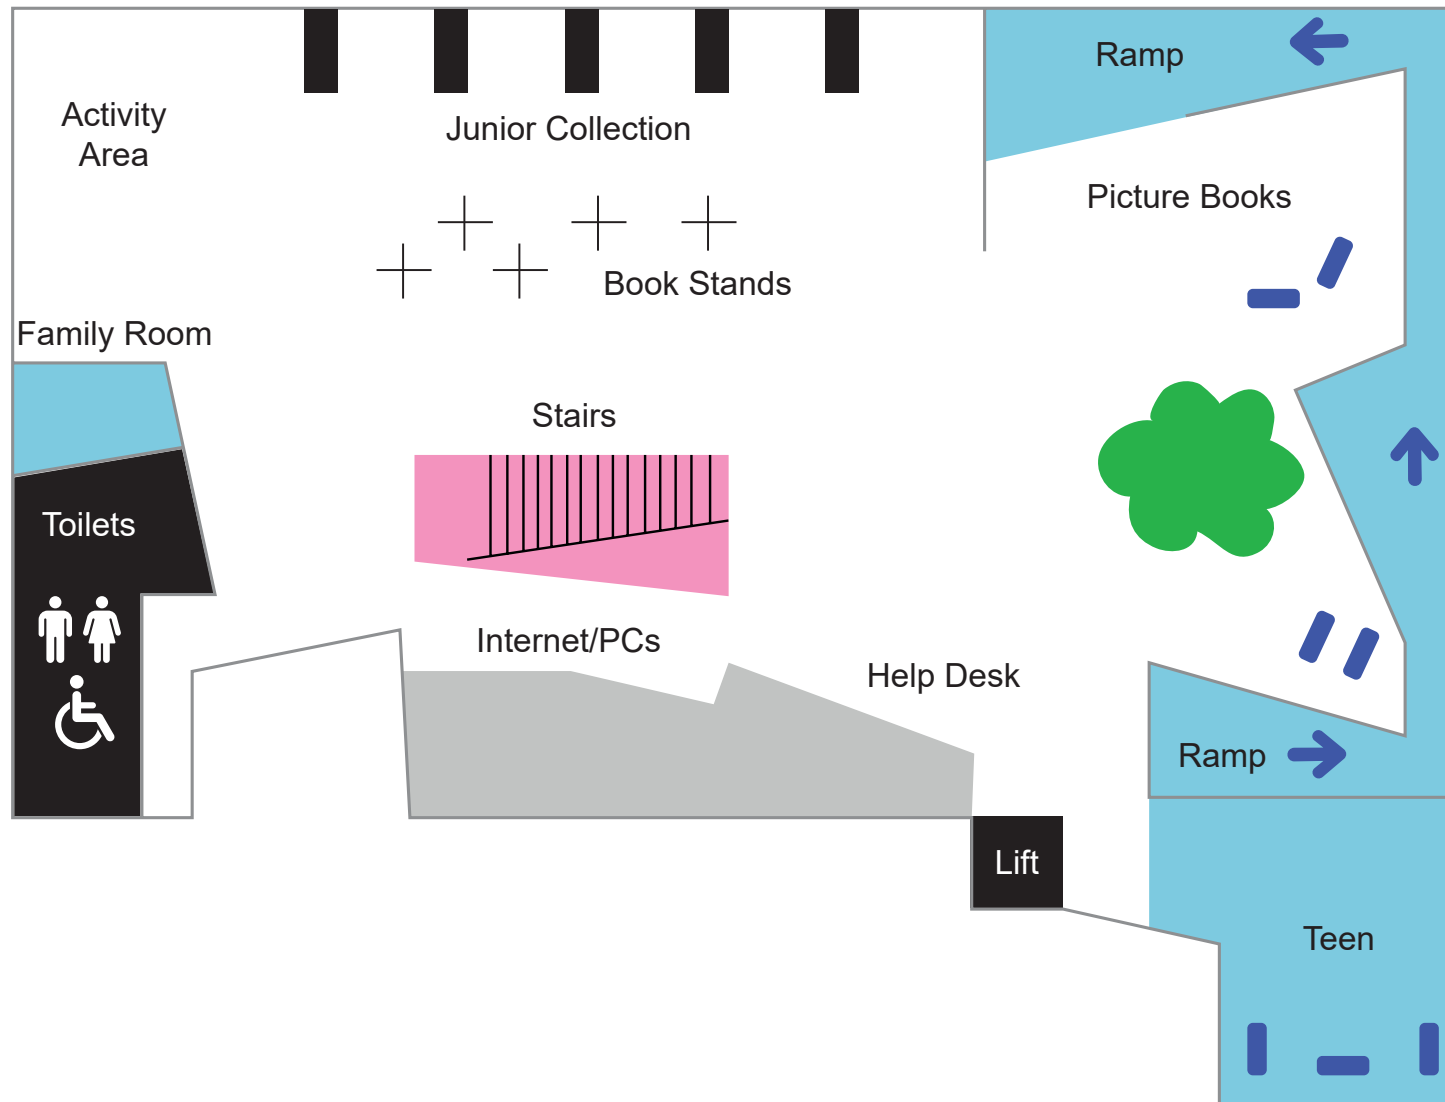

Sensory Friendly Puke Ariki

Museum Level 1

Sensory Friendly Puke Ariki

Temporary Gallery

Sensory Friendly Puke Ariki

Museum Level 2

-  HIGH SENSORY AREAS
Noisy and sensory intense
-  LOW SENSORY AREAS
Quieter and cooler
-  Seating

Library

Sensory Friendly Puke Ariki

Rapua! Discover it! Children's and Youth Library

-  HIGH SENSORY AREAS
Noisy and sensory intense
-  LOW SENSORY AREAS
Quieter and cooler
-  Seating