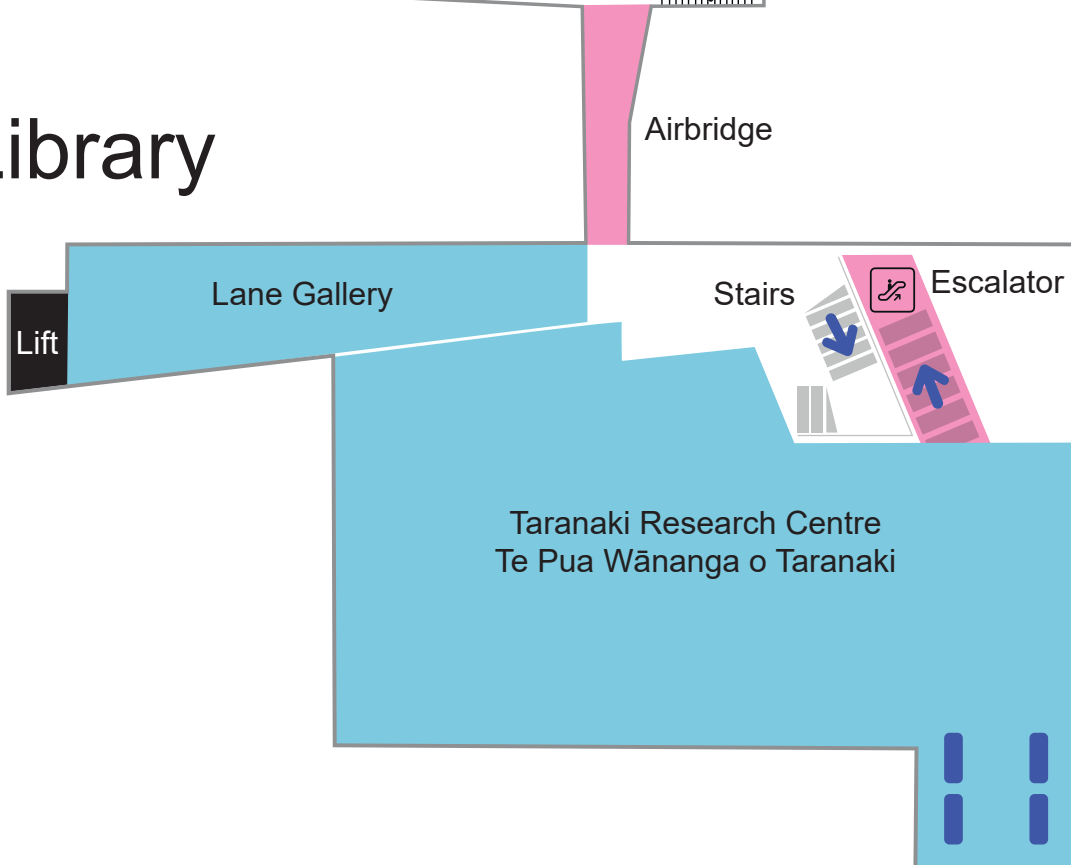

Sensory Friendly Puke Ariki

Museum Level 1

Sensory Friendly Puke Ariki

Temporary Gallery

Sensory Friendly Puke Ariki

Museum Level 2

-  HIGH SENSORY AREAS
Noisy and sensory intense
-  LOW SENSORY AREAS
Quieter and cooler
-  Seating

Library

Sensory Friendly Puke Ariki

Rapua! Discover it! Children's and Youth Library

-  HIGH SENSORY AREAS
Noisy and sensory intense
-  LOW SENSORY AREAS
Quieter and cooler
-  Seating