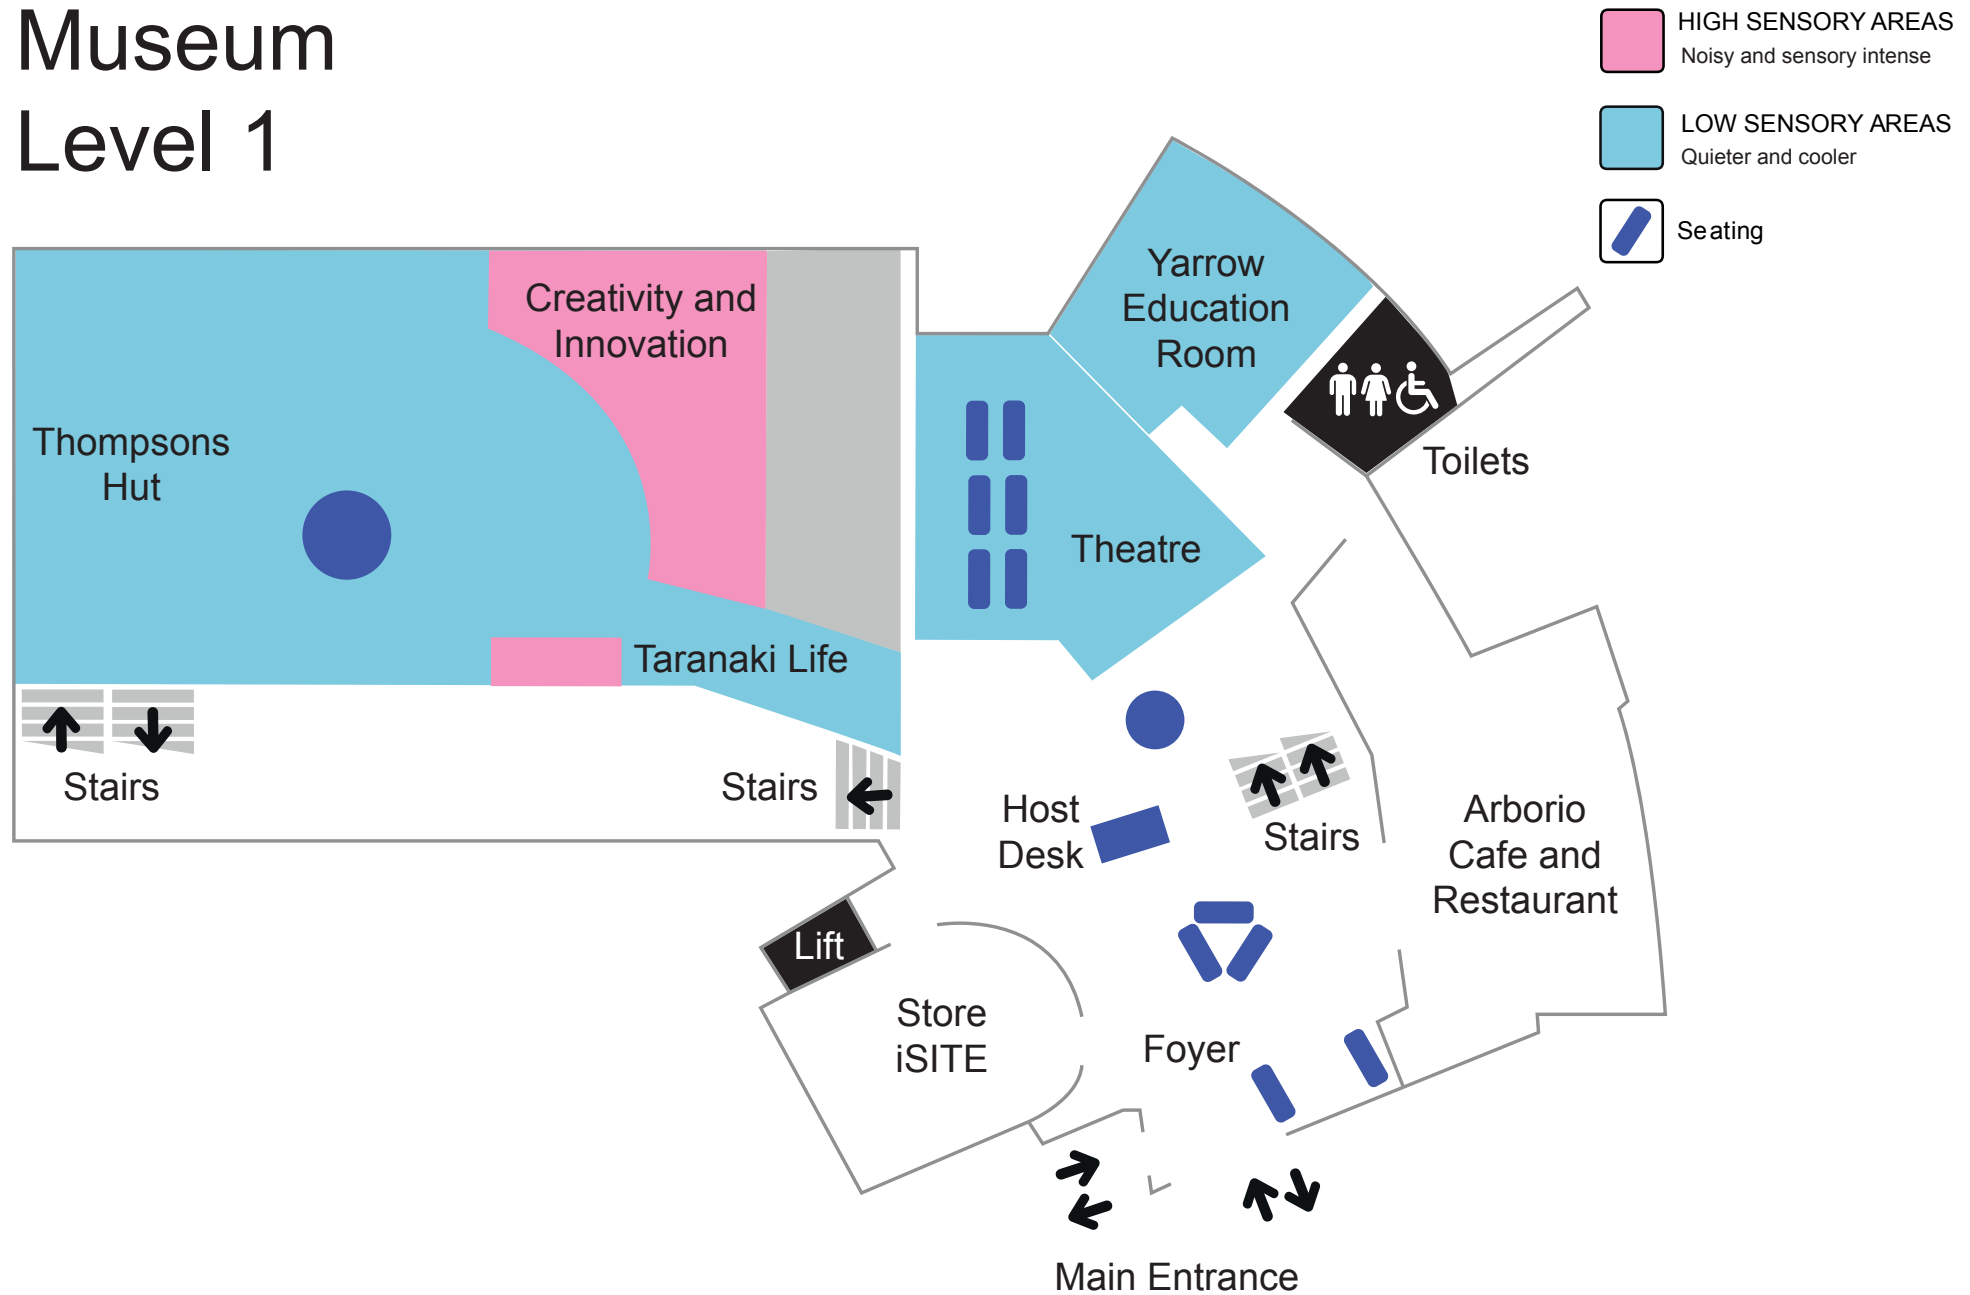

Sensory Friendly Puke Ariki

Temporary Gallery

Sensory Friendly Puke Ariki

Museum Level 1

Sensory Friendly Puke Ariki

Museum Level 2

-  HIGH SENSORY AREAS
Noisy and sensory intense
-  LOW SENSORY AREAS
Quieter and cooler
-  Seating

Library

Sensory Friendly Puke Ariki

Rapua! Discover it! Children's and Youth Library

-  HIGH SENSORY AREAS
Noisy and sensory intense
-  LOW SENSORY AREAS
Quieter and cooler
-  Seating