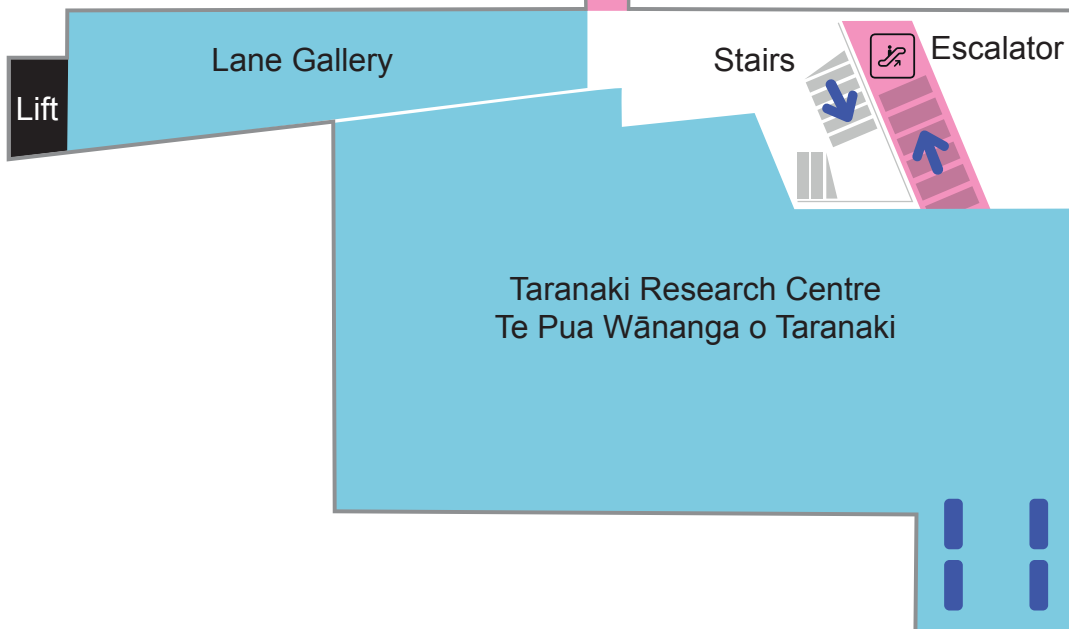

Sensory Friendly Puke Ariki

Temporary Gallery

Sensory Friendly Puke Ariki

Museum Level 1

Sensory Friendly Puke Ariki

Museum Level 2

-  HIGH SENSORY AREAS
Noisy and sensory intense
-  LOW SENSORY AREAS
Quieter and cooler
-  Seating

Library

Sensory Friendly Puke Ariki

Rapua! Discover it! Children's and Youth Library

-  HIGH SENSORY AREAS
Noisy and sensory intense
-  LOW SENSORY AREAS
Quieter and cooler
-  Seating