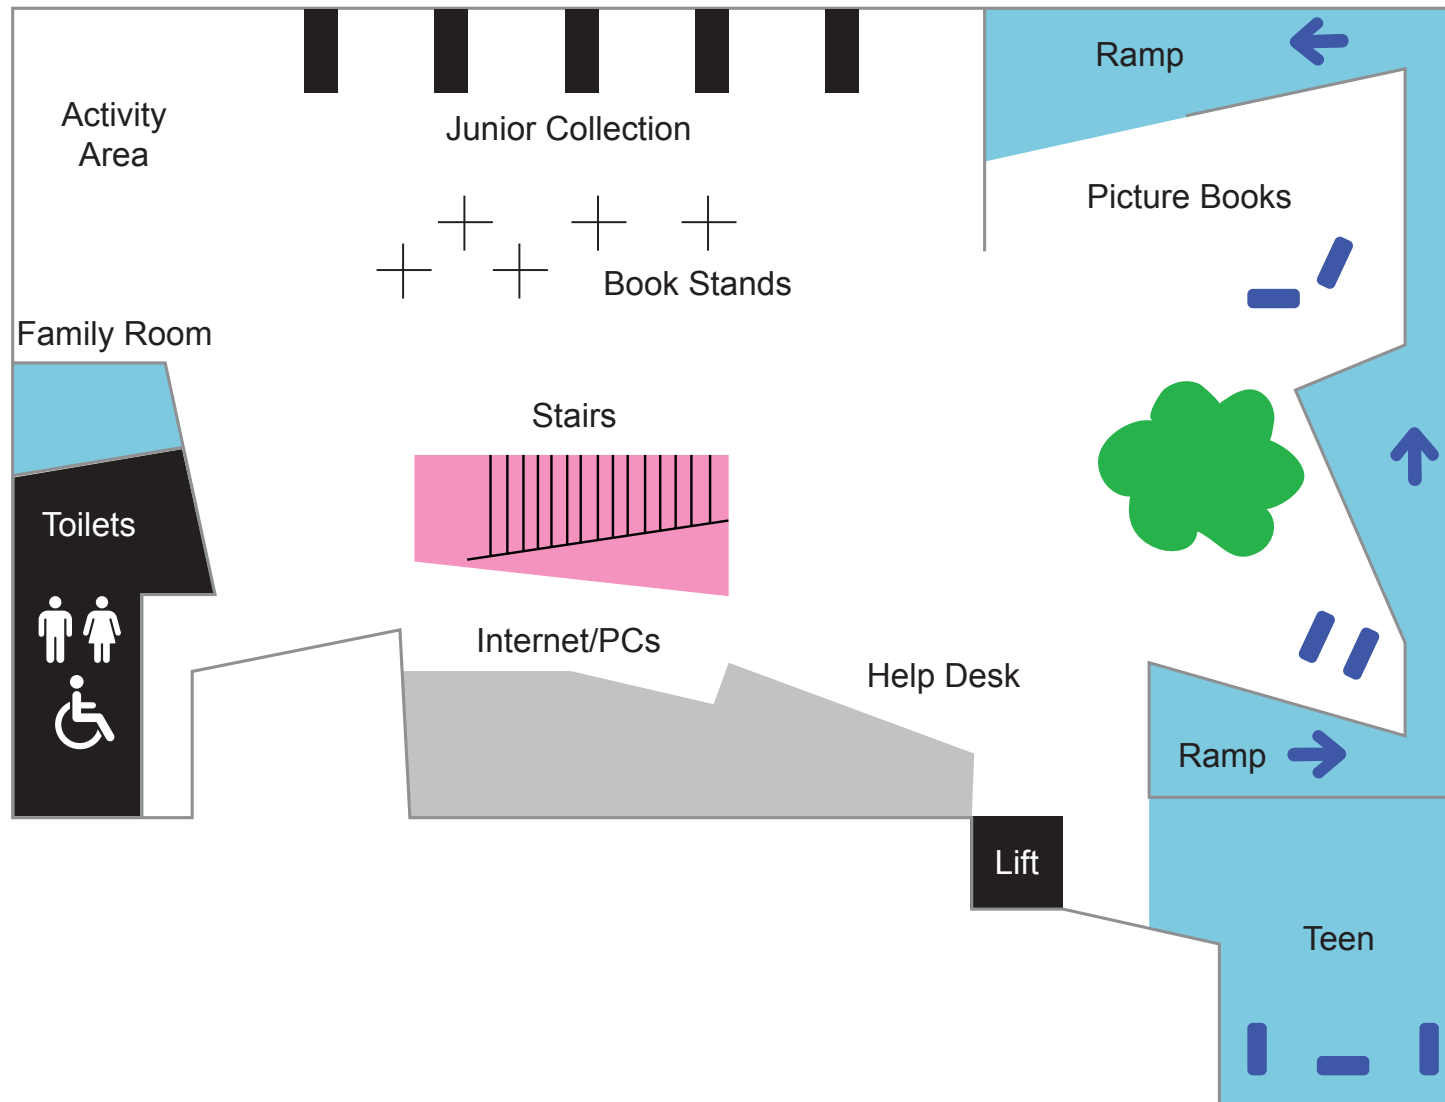

Sensory Friendly Puke Ariki

Temporary Gallery

Sensory Friendly Puke Ariki

Museum Level 1

Sensory Friendly Puke Ariki

Museum Level 2

-  HIGH SENSORY AREAS
Noisy and sensory intense
-  LOW SENSORY AREAS
Quieter and cooler
-  Seating

Library

Sensory Friendly Puke Ariki

Rapua! Discover it! Children's and Youth Library

-  HIGH SENSORY AREAS
Noisy and sensory intense
-  LOW SENSORY AREAS
Quieter and cooler
-  Seating