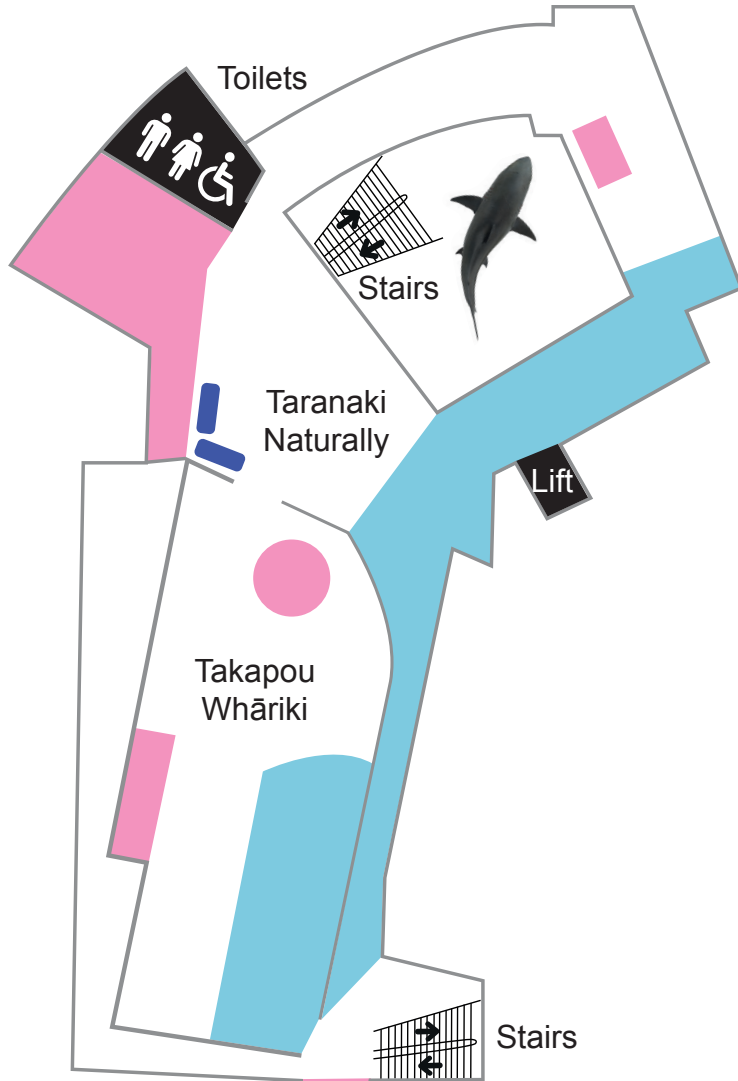

Sensory Friendly Puke Ariki

Temporary Gallery

Sensory Friendly Puke Ariki

Museum Level 1

Sensory Friendly Puke Ariki

Museum Level 2

-  HIGH SENSORY AREAS
Noisy and sensory intense
-  LOW SENSORY AREAS
Quieter and cooler
-  Seating

Library

Sensory Friendly Puke Ariki

Rapua! Discover it! Children's and Youth Library

-  HIGH SENSORY AREAS
Noisy and sensory intense
-  LOW SENSORY AREAS
Quieter and cooler
-  Seating