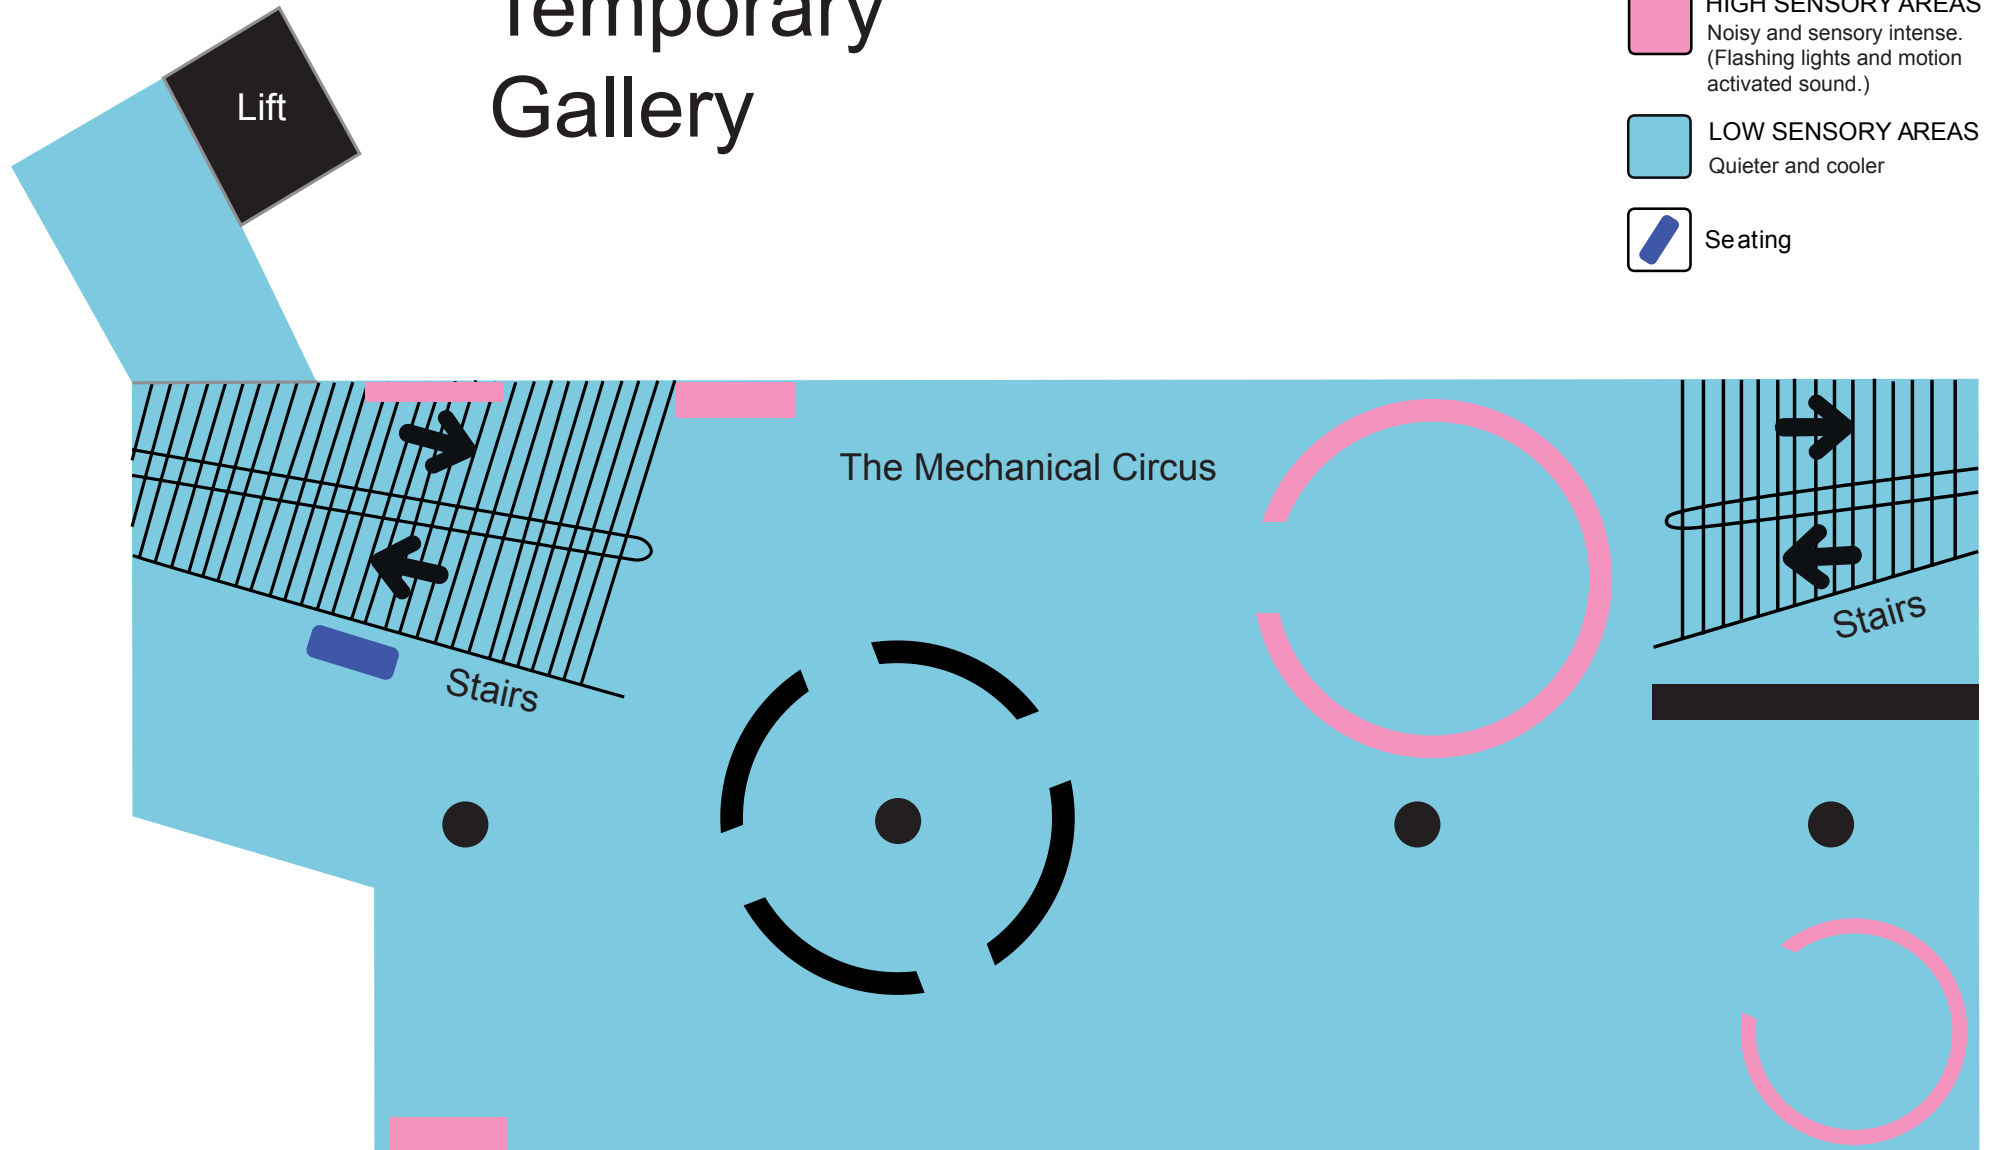

Sensory Friendly Puke Ariki

Museum Level 1

Sensory Friendly Puke Ariki

Temporary Gallery

Sensory Friendly Puke Ariki

Museum Level 2

-  HIGH SENSORY AREAS
Noisy and sensory intense
-  LOW SENSORY AREAS
Quieter and cooler
-  Seating

Library

Sensory Friendly Puke Ariki

Rapua! Discover it! Children's and Youth Library

-  HIGH SENSORY AREAS
Noisy and sensory intense
-  LOW SENSORY AREAS
Quieter and cooler
-  Seating