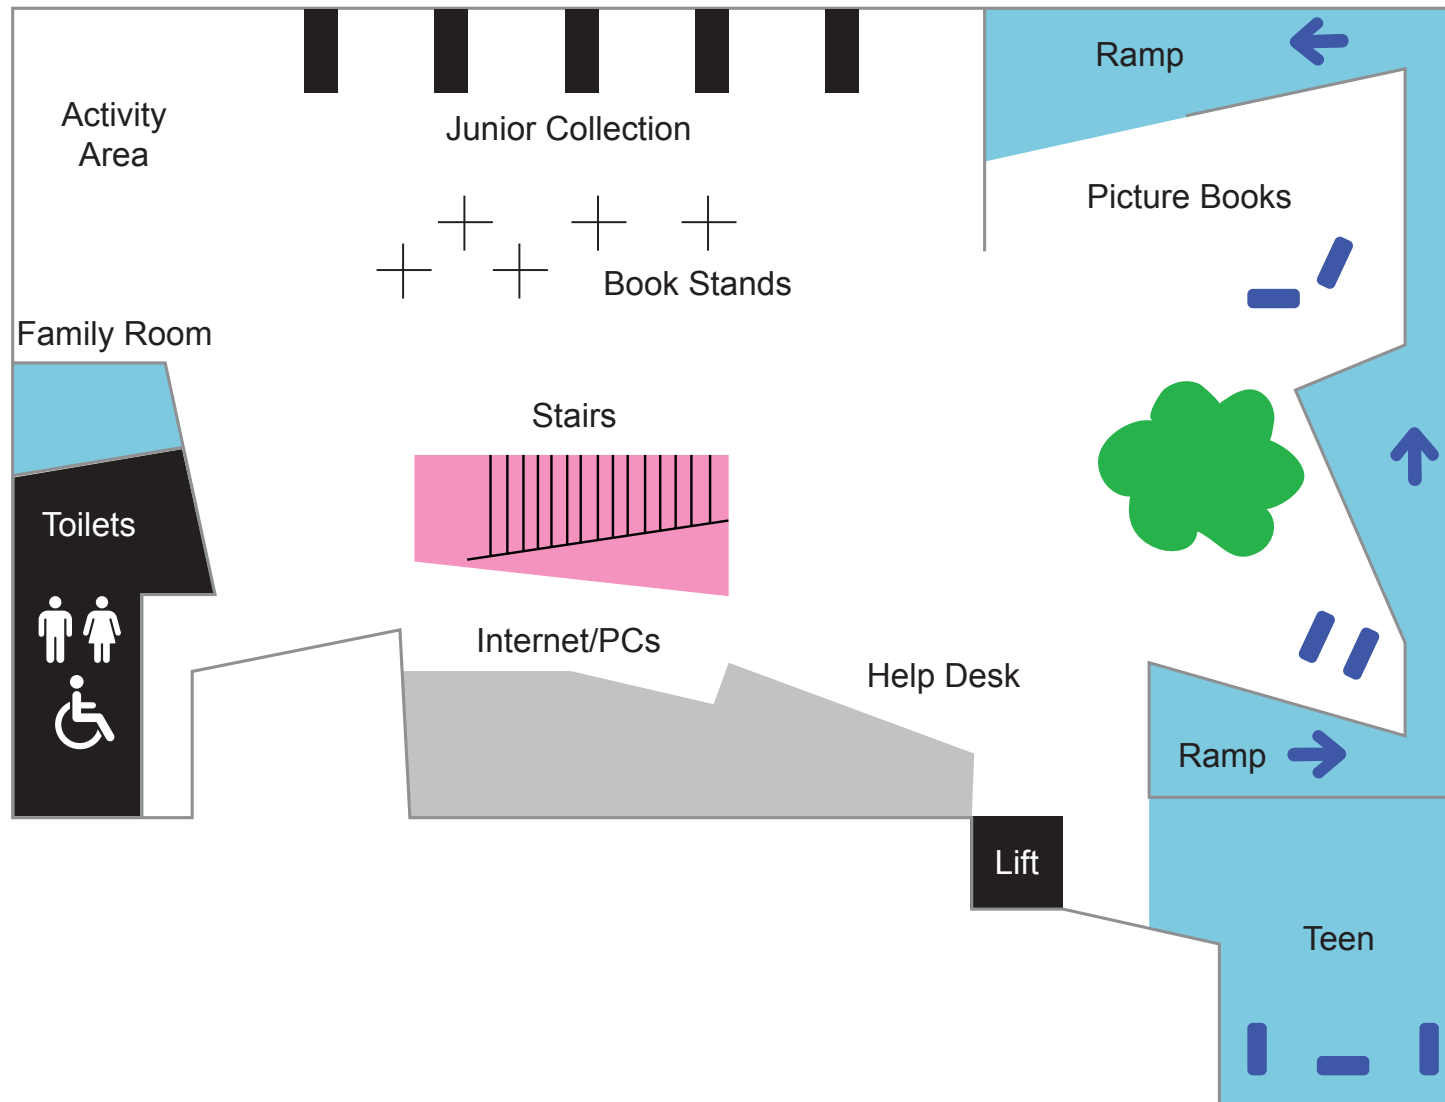

Sensory Friendly Puke Ariki

Museum Level 1

Sensory Friendly Puke Ariki

Temporary Gallery

Sensory Friendly Puke Ariki

Museum Level 2

-  HIGH SENSORY AREAS
Noisy and sensory intense
-  LOW SENSORY AREAS
Quieter and cooler
-  Seating

Library

Sensory Friendly Puke Ariki

Rapua! Discover it! Children's and Youth Library

-  HIGH SENSORY AREAS
Noisy and sensory intense
-  LOW SENSORY AREAS
Quieter and cooler
-  Seating