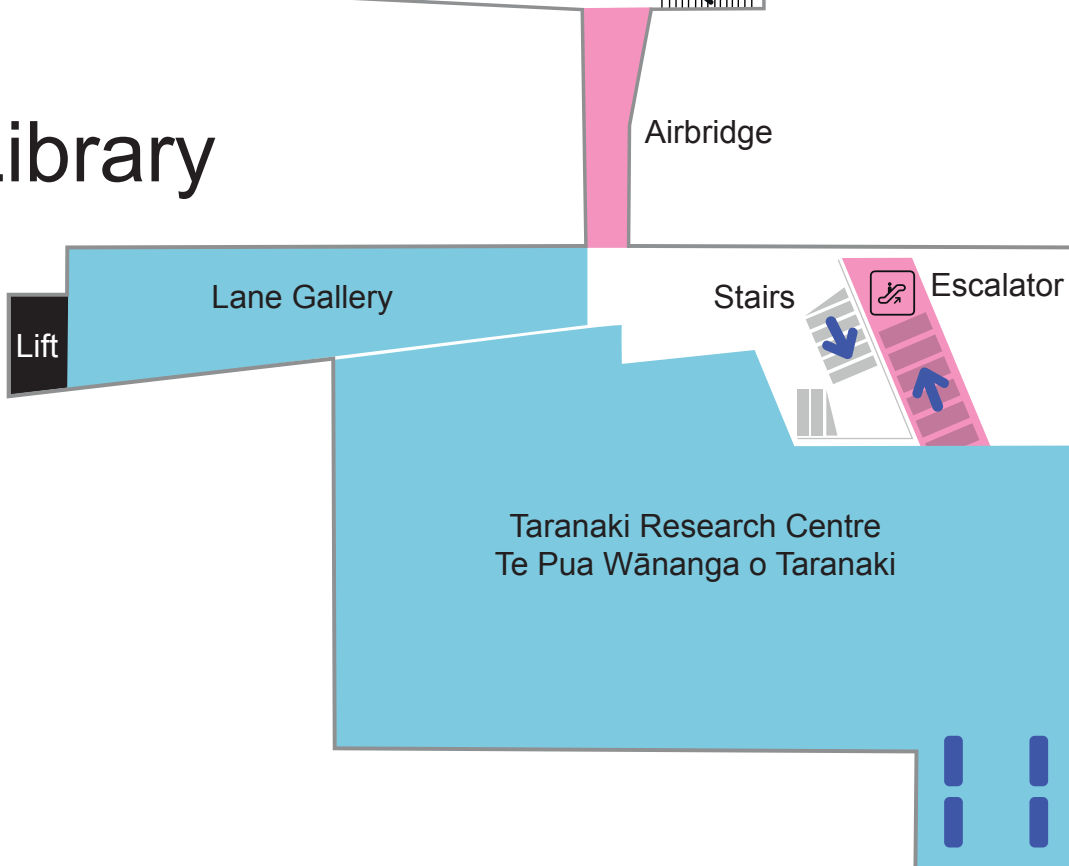

Sensory Friendly Puke Ariki

Museum Level 1

Sensory Friendly Puke Ariki

Temporary Gallery

Sensory Friendly Puke Ariki

Museum Level 2

-  HIGH SENSORY AREAS
Noisy and sensory intense
-  LOW SENSORY AREAS
Quieter and cooler
-  Seating

Library

Sensory Friendly Puke Ariki

Rapua! Discover it! Children's and Youth Library

-  HIGH SENSORY AREAS
Noisy and sensory intense
-  LOW SENSORY AREAS
Quieter and cooler
-  Seating