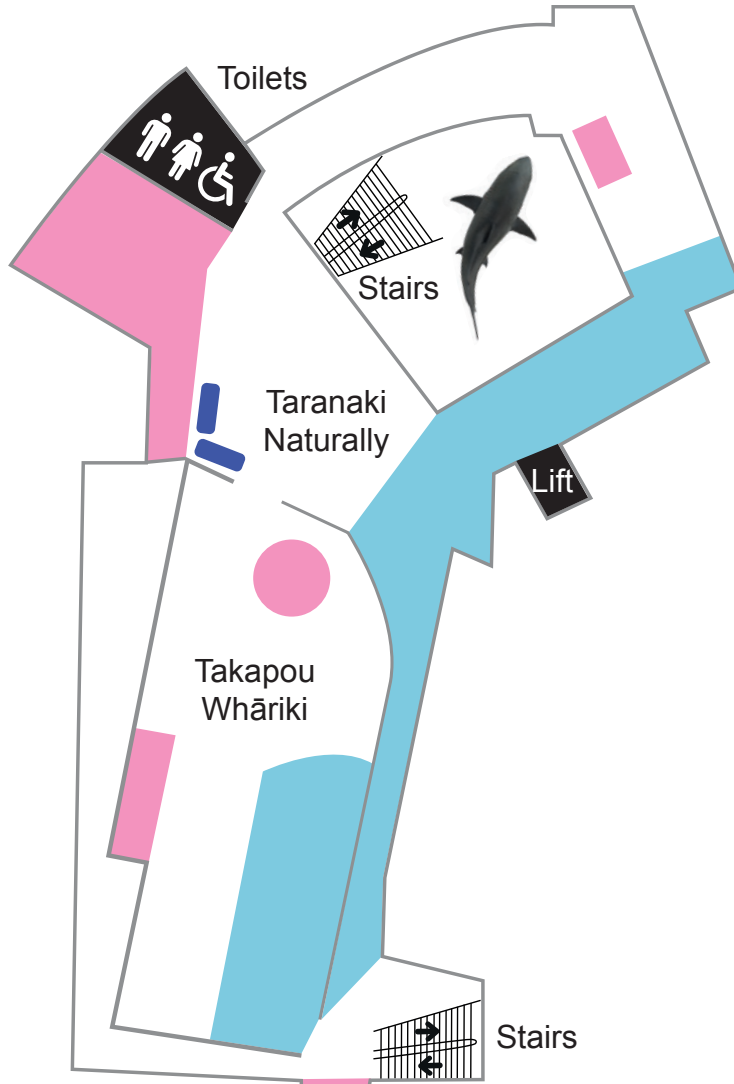

Sensory Friendly Puke Ariki

Museum Level 1

Sensory Friendly Puke Ariki

Temporary Gallery

Sensory Friendly Puke Ariki

Museum Level 2

-  HIGH SENSORY AREAS
Noisy and sensory intense
-  LOW SENSORY AREAS
Quieter and cooler
-  Seating

Library

Sensory Friendly Puke Ariki

Rapua! Discover it! Children's and Youth Library

-  HIGH SENSORY AREAS
Noisy and sensory intense
-  LOW SENSORY AREAS
Quieter and cooler
-  Seating