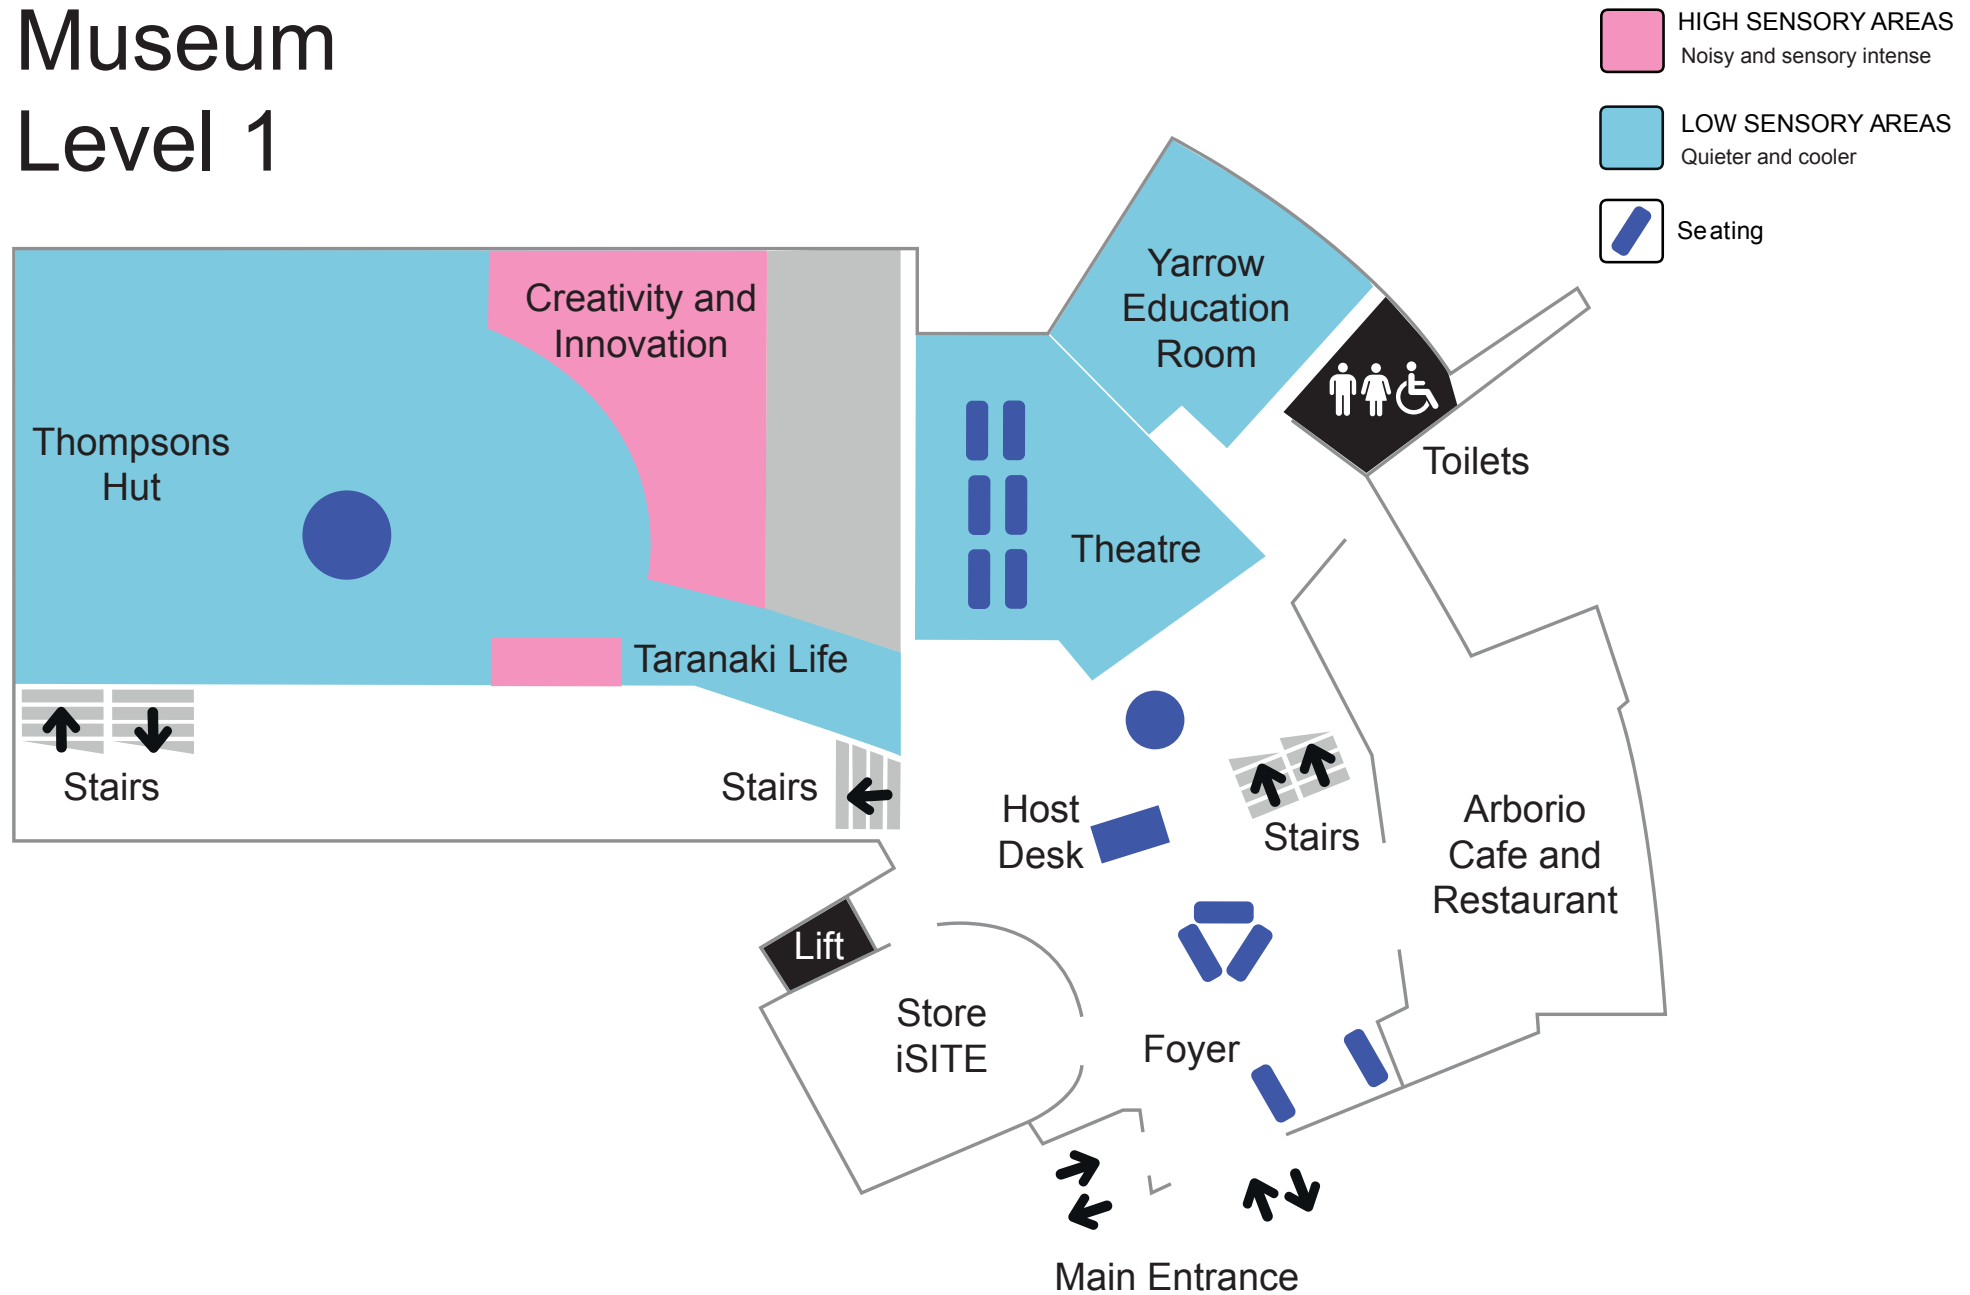

Sensory Friendly Puke Ariki

Museum Level 1

Sensory Friendly Puke Ariki

Temporary Gallery

Sensory Friendly Puke Ariki

Museum Level 2

-  HIGH SENSORY AREAS
Noisy and sensory intense
-  LOW SENSORY AREAS
Quieter and cooler
-  Seating

Library

Sensory Friendly Puke Ariki

Rapua! Discover it! Children's and Youth Library

-  HIGH SENSORY AREAS
Noisy and sensory intense
-  LOW SENSORY AREAS
Quieter and cooler
-  Seating